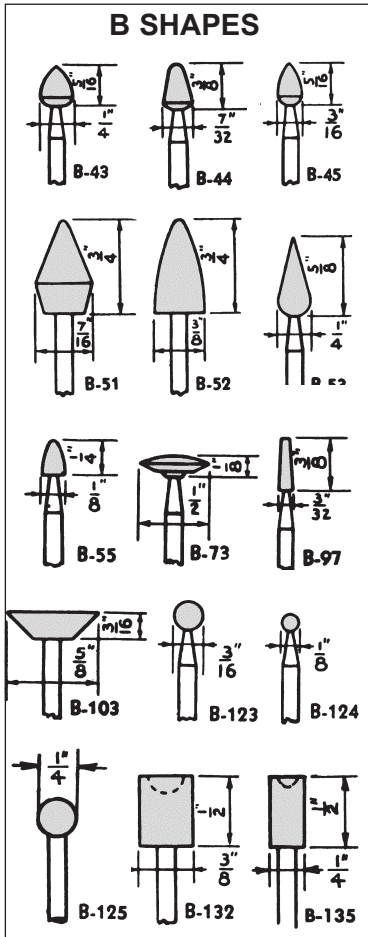

 MADE IN USA

241146

Minimum Order Quantity - 25 pieces

| B Shapes - 1/8" Mandrel | | | |
|-------------------------|---------|----------|----------|
| Shape/Size | 80 Grit | 100 Grit | 120 Grit |
| B43 1/4 x 5/16 | 241110 | • | • |
| B44 7/32 x 3/8 | • | 241134 | • |
| B45 3/16 x 5/16 | • | 241138 | • |
| B51 7/16 x 3/4 | 241114 | • | • |
| B52 3/8 x 3/4 | 241118 | • | • |
| B53 1/4 x 5/8 | • | • | 241154 |
| B55 1/8 x 1/4 | • | • | 241158 |
| B73 1/2 x 1/8 | 241122 | • | • |
| B97 1/8 x 3/8 | • | • | 241162 |
| B103 5/8 x 3/16 | • | 241142 | • |
| B123 3/16 x 3/16 | • | 241146 | • |
| B124 1/8 x 1/8 | • | • | 241166 |
| B125 1/4 x 1/4 | • | 241150 | • |
| B132 3/8 x 1/2 | 241126 | • | • |
| B135 1/4 x 1/2 | 241130 | • | • |

| W Shapes - 1/8" Mandrel | | | |
|-------------------------|---------|----------|----------|
| Shape/Size | 80 Grit | 100 Grit | 120 Grit |
| W142 3/32 x 1/4 | • | • | 241216 |
| W144 1/8 x 1/4 | • | • | 241220 |
| W145 1/8 x 3/8 | • | • | 241224 |
| W146 1/8 x 1/2 | • | • | 241228 |
| W152 3/16 x 1/4 | 241170 | • | • |
| W153 3/16 x 3/8 | 241174 | • | • |
| W154 3/16 x 1/2 | 241178 | • | • |
| W160 1/4 x 1/4 | 241182 | • | • |
| W162 1/4 x 3/8 | 241188 | • | • |
| W163 1/4 x 1/2 | 241192 | • | • |
| W164 1/4 x 3/4 | • | 241208 | • |
| W175 3/8 x 3/8 | 241196 | • | • |
| W176 3/8 x 1/2 | 241200 | • | • |
| W182 1/2 x 1/8 | • | 241212 | • |
| W185 1/2 x 1/2 | 241204 | • | • |

Premium Purple Mounted Point Kits

An economical way to have a selection of mounted points in your toolkit for any application. All Premium Purple Mounted Points have an 1/8" mandrel.

| Premium Purple Mounted Point Kits | | | |
|-----------------------------------|---|-------------------|--------|
| Pcs per Style | Styles Included | Total Pcs per Kit | Item |
| 6 | B44, B52, B123, W144, W146, W152, W162, W176 | 48 | 299911 |
| 10 | B44, B52, B53, B123, B135, W146, W152, W163, W176, W185 | 100 | 299913 |