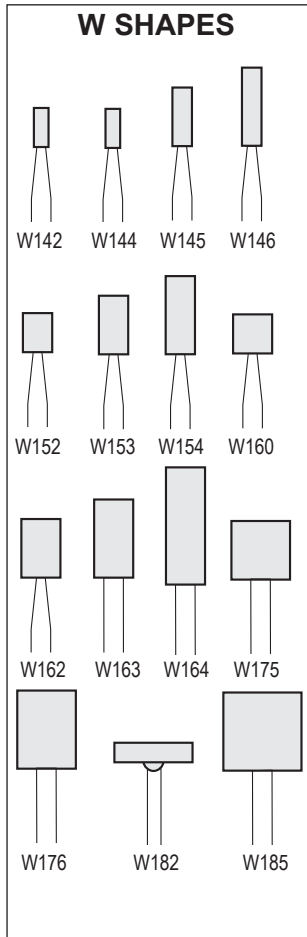

 MADE IN USA

241146

Minimum Order Quantity - 25 pieces

| B Shapes - 1/8" Mandrel | | | |
|-------------------------|---------|----------|----------|
| Shape/Size | 80 Grit | 100 Grit | 120 Grit |
| B43 1/4 x 5/16 | 241110 | • | • |
| B44 7/32 x 3/8 | • | 241134 | • |
| B45 3/16 x 5/16 | • | 241138 | • |
| B51 7/16 x 3/4 | 241114 | • | • |
| B52 3/8 x 3/4 | 241118 | • | • |
| B53 1/4 x 5/8 | • | • | 241154 |
| B55 1/8 x 1/4 | • | • | 241158 |
| B73 1/2 x 1/8 | 241122 | • | • |
| B97 1/8 x 3/8 | • | • | 241162 |
| B103 5/8 x 3/16 | • | 241142 | • |
| B123 3/16 x 3/16 | • | 241146 | • |
| B124 1/8 x 1/8 | • | • | 241166 |
| B125 1/4 x 1/4 | • | 241150 | • |
| B132 3/8 x 1/2 | 241126 | • | • |
| B135 1/4 x 1/2 | 241130 | • | • |

| W Shapes - 1/8" Mandrel | | | |
|-------------------------|---------|----------|----------|
| Shape/Size | 80 Grit | 100 Grit | 120 Grit |
| W142 3/32 x 1/4 | • | • | 241216 |
| W144 1/8 x 1/4 | • | • | 241220 |
| W145 1/8 x 3/8 | • | • | 241224 |
| W146 1/8 x 1/2 | • | • | 241228 |
| W152 3/16 x 1/4 | 241170 | • | • |
| W153 3/16 x 3/8 | 241174 | • | • |
| W154 3/16 x 1/2 | 241178 | • | • |
| W160 1/4 x 1/4 | 241182 | • | • |
| W162 1/4 x 3/8 | 241188 | • | • |
| W163 1/4 x 1/2 | 241192 | • | • |
| W164 1/4 x 3/4 | • | 241208 | • |
| W175 3/8 x 3/8 | 241196 | • | • |
| W176 3/8 x 1/2 | 241200 | • | • |
| W182 1/2 x 1/8 | • | 241212 | • |
| W185 1/2 x 1/2 | 241204 | • | • |

Premium Purple Mounted Point Kits

An economical way to have a selection of mounted points in your toolkit for any application. All Premium Purple Mounted Points have an 1/8" mandrel.

| Premium Purple Mounted Point Kits | | | |
|-----------------------------------|---|-------------------|--------|
| Pcs per Style | Styles Included | Total Pcs per Kit | Item |
| 6 | B44, B52, B123, W144, W146, W152, W162, W176 | 48 | 299911 |
| 10 | B44, B52, B53, B123, B135, W146, W152, W163, W176, W185 | 100 | 299913 |