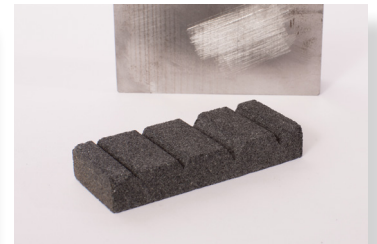

Other Falcon Products

10Z-MSC2024